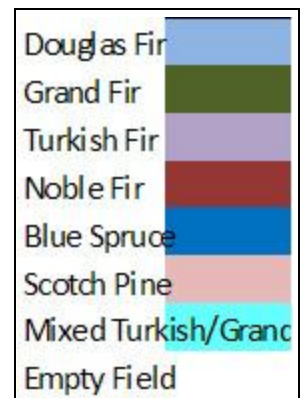

Price: \$ 45.00 includes tax

Contemporary Turkish (Nordmann) Fir

The Turkish has become our most robust tree and its similarity to the Noble Fir makes it a favorite to those looking for sturdy limbs to support their ornaments. The layering is more pronounced in some trees where others can be very full. The needles tend to grow out and up from the sides and top of the limb. Their waxy dark shiny green coating helps them retain water and makes them the longest lasting tree available.

Price: \$ 60.00 includes tax ~ These trees are tagged with a pink ribbon in the field

Classic Noble Fir

Everyone's dream tree, it has long been a dream for us. We began planting the Turkish Fir because of its resemblance to the Noble but have finally had some success with the Noble in our front lot. The tint of the Noble needles is a little bluer and they grow out of the top of the sturdy limbs.

Price: \$ 55.00 includes tax ~ These trees are tagged with a red ribbon in field

Colorful Colorado Blue Spruce

The Spruce is a unique tree that has an amazingly startling Blue color. These trees have the most rigid limbs and to go with them the sharpest needles. You'll find these in varying colors from a bright blue to green.